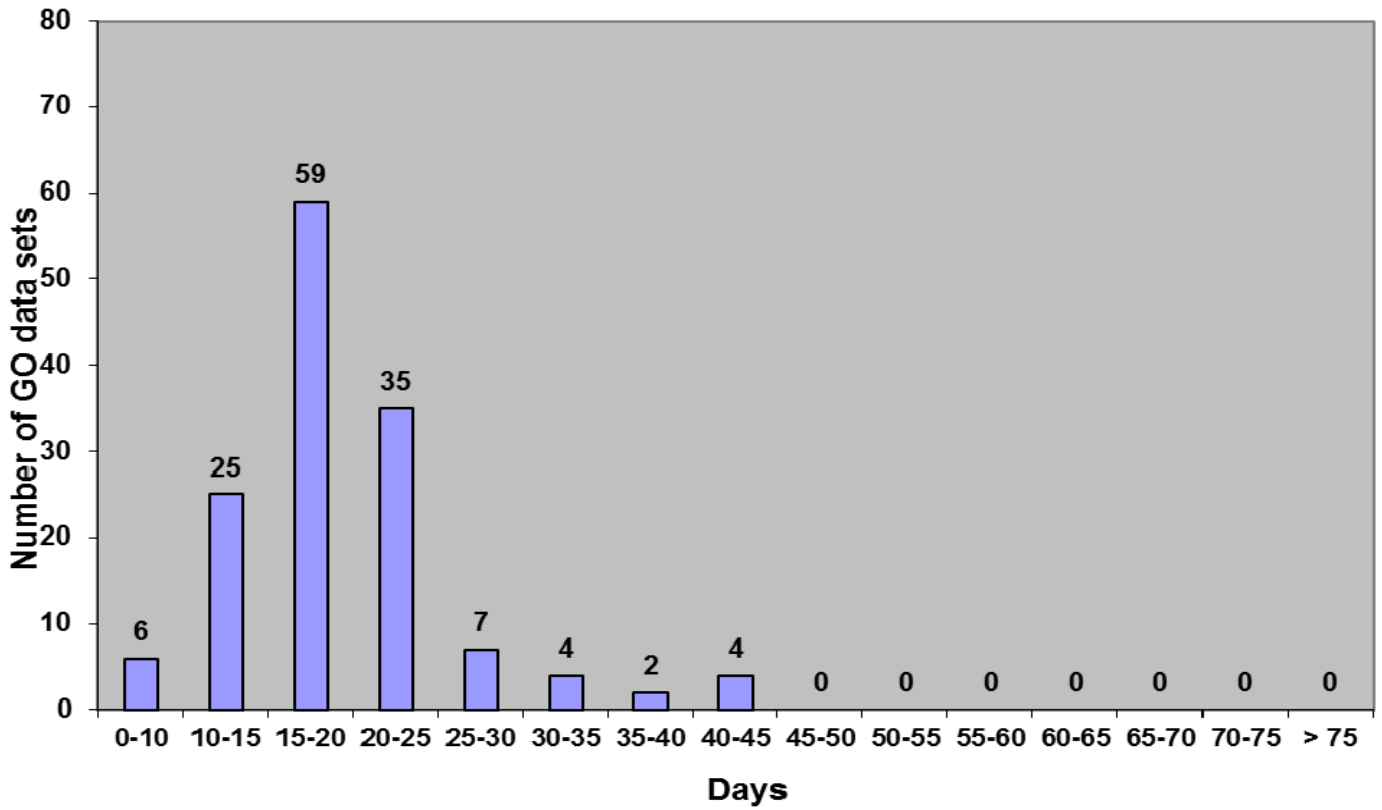

### Turn-around time between data acquisition and data notification to GO (PIPE) as of 31-Dec-2015

### Percentage