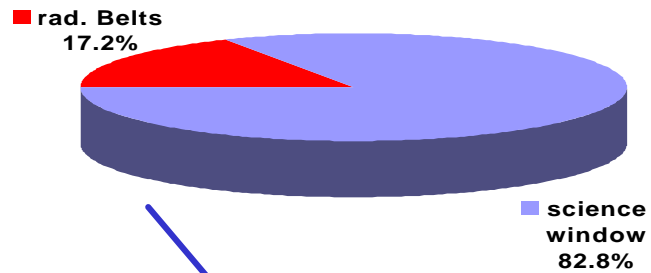

RGS 1 efficiency breakdown over the last 6 months (as of rev 400)

scheduled science: 10794 ks
performed science: 9806 ks

Revolution breakdown

Science window breakdown