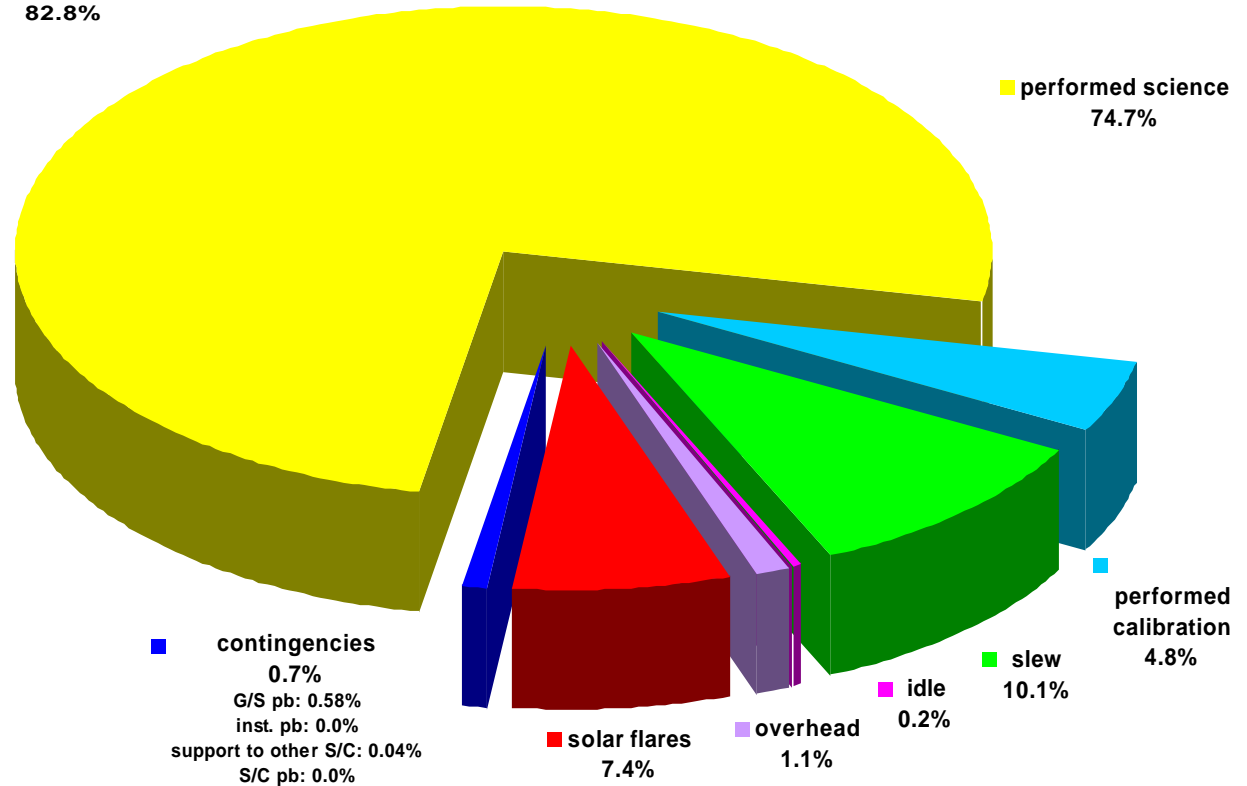

RGS 1 efficiency breakdown over the last 6 months (as of rev 400)

scheduled science: 10794 ks
performed science: 9806 ks

Revolution breakdown

Science window breakdown