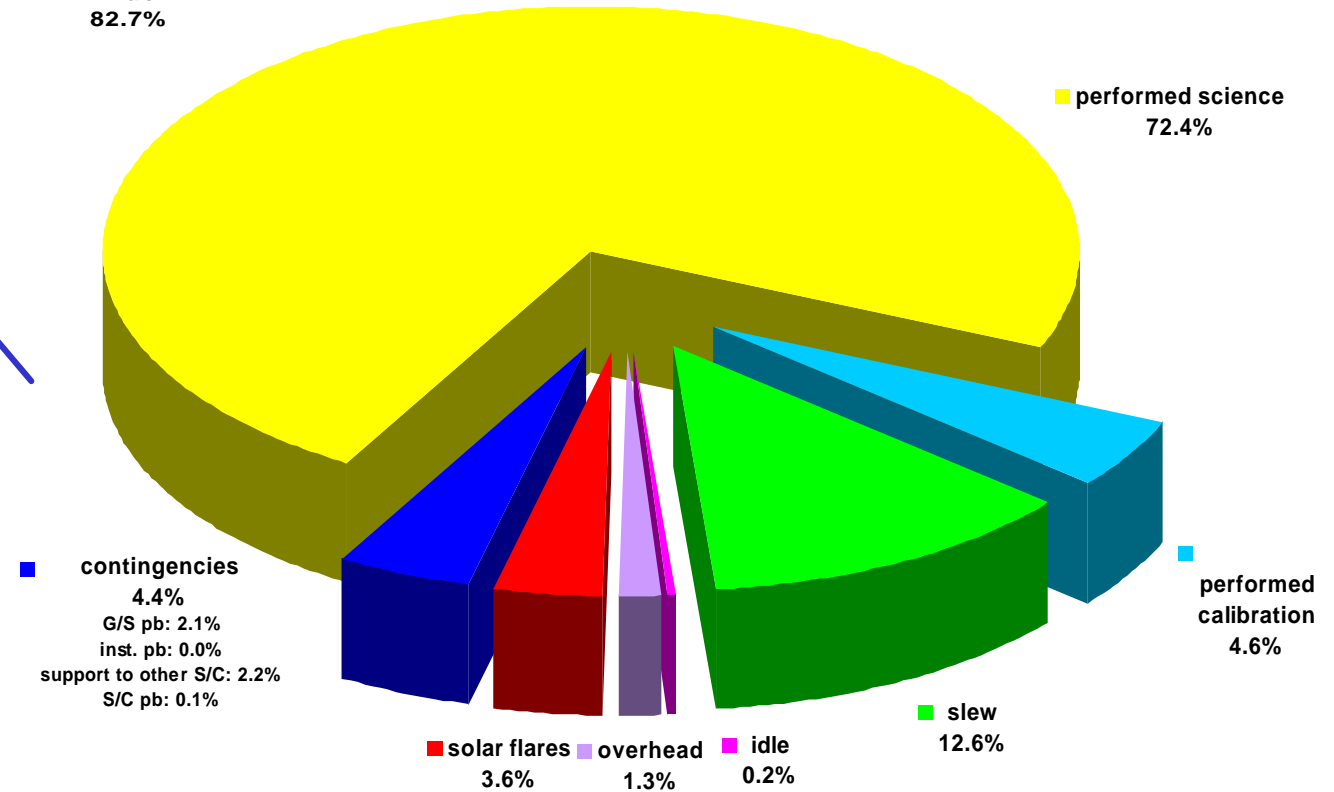

RGS 1 efficiency breakdown over the last 6 months (rev 351 to 440)

scheduled science: 10246 ks
performed science: 9282 ks

Revolution breakdown

Science window breakdown