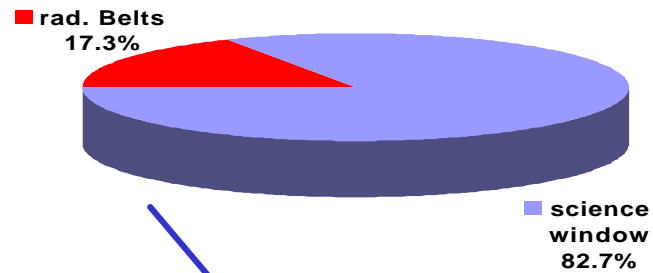

RGS 1 efficiency breakdown over the last 6 months (rev 351 to 440)

scheduled science: 10246 ks
performed science: 9282 ks

Revolution breakdown

Science window breakdown