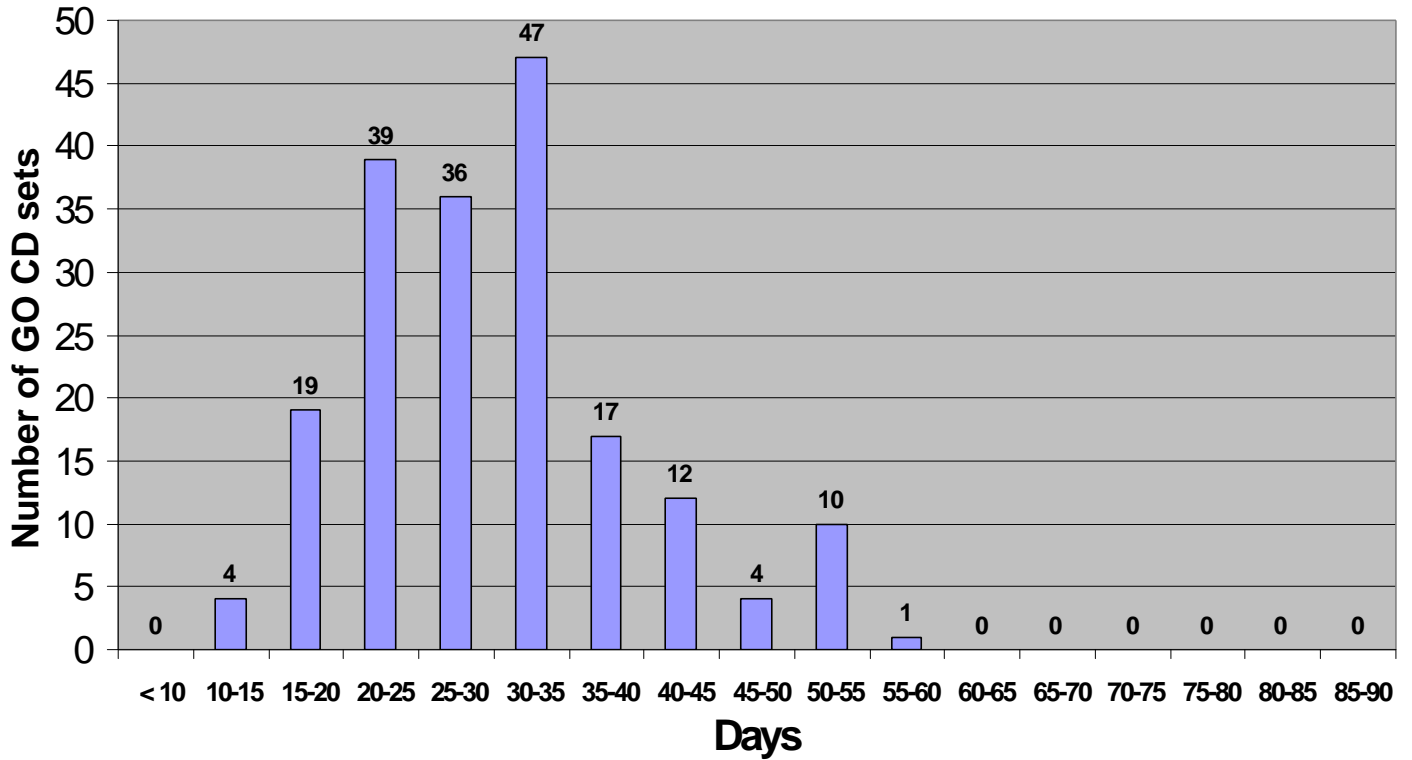

Turn-around time between data acquisition and GO CD delivery (as of 31-Mar-2003)

Percentage