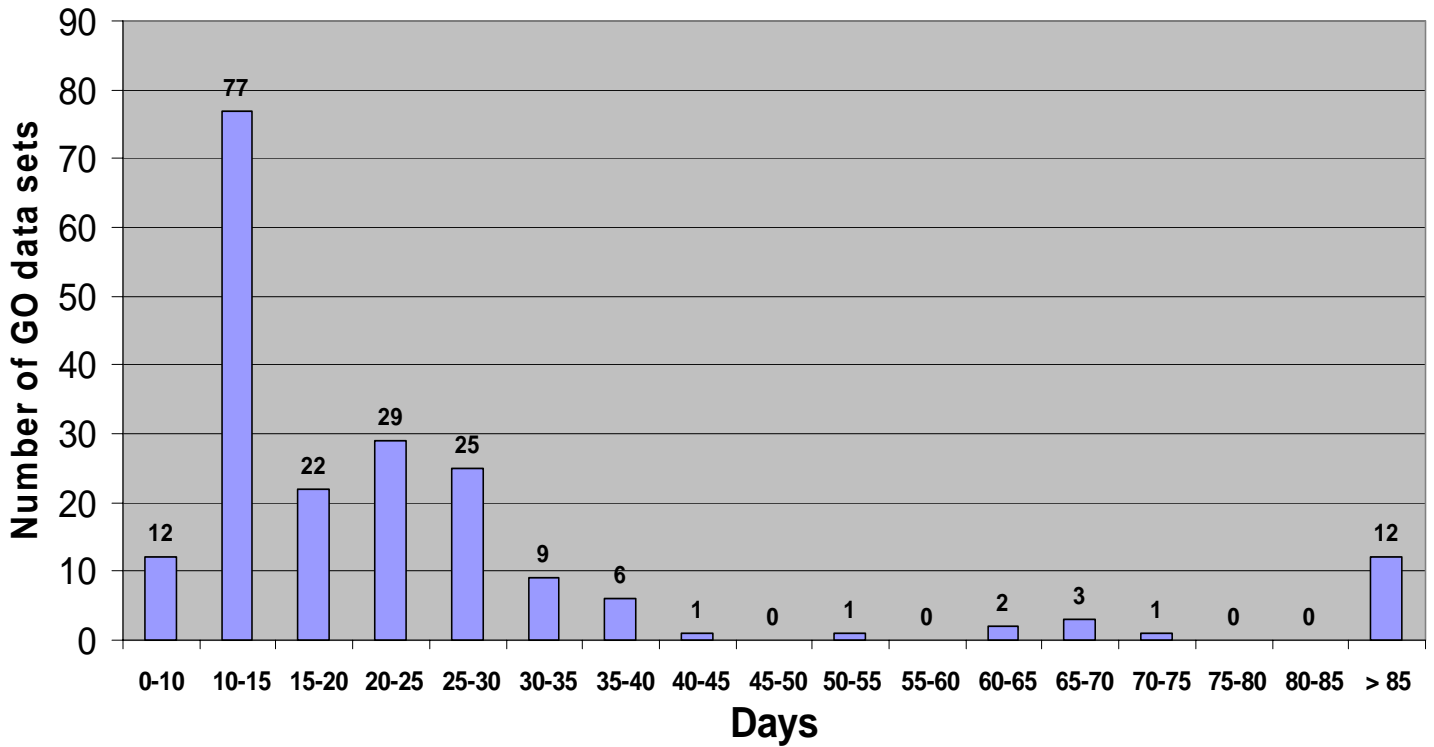

Turn-around time between data acquisition and data notification to GO (PIPE) as of 30-Jun-2007

Percentage