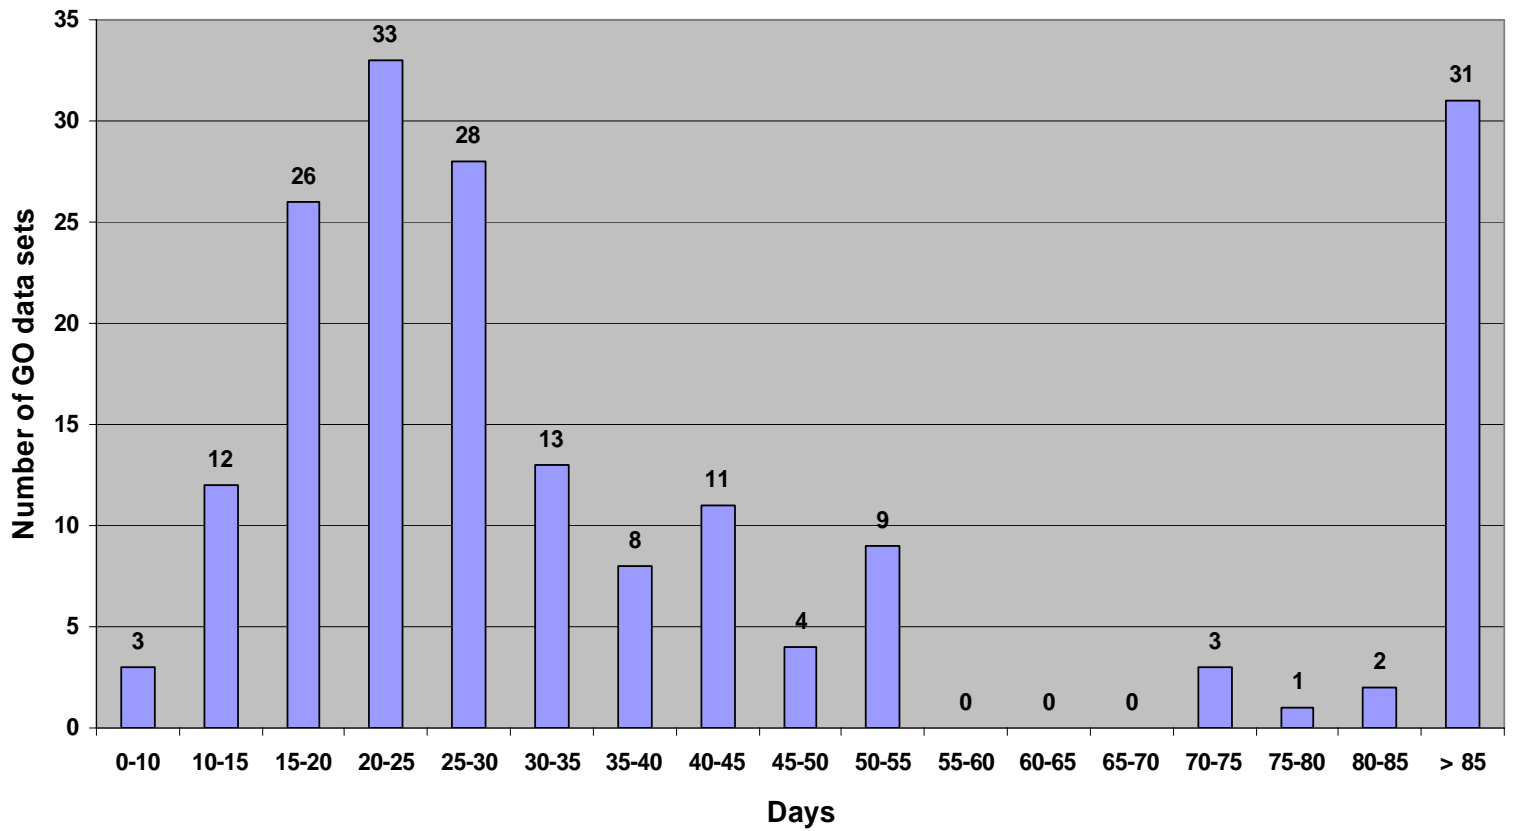

Turn-around time between data acquisition and data notification to GO (PIPE) as of 31-Dec-2008

Percentage