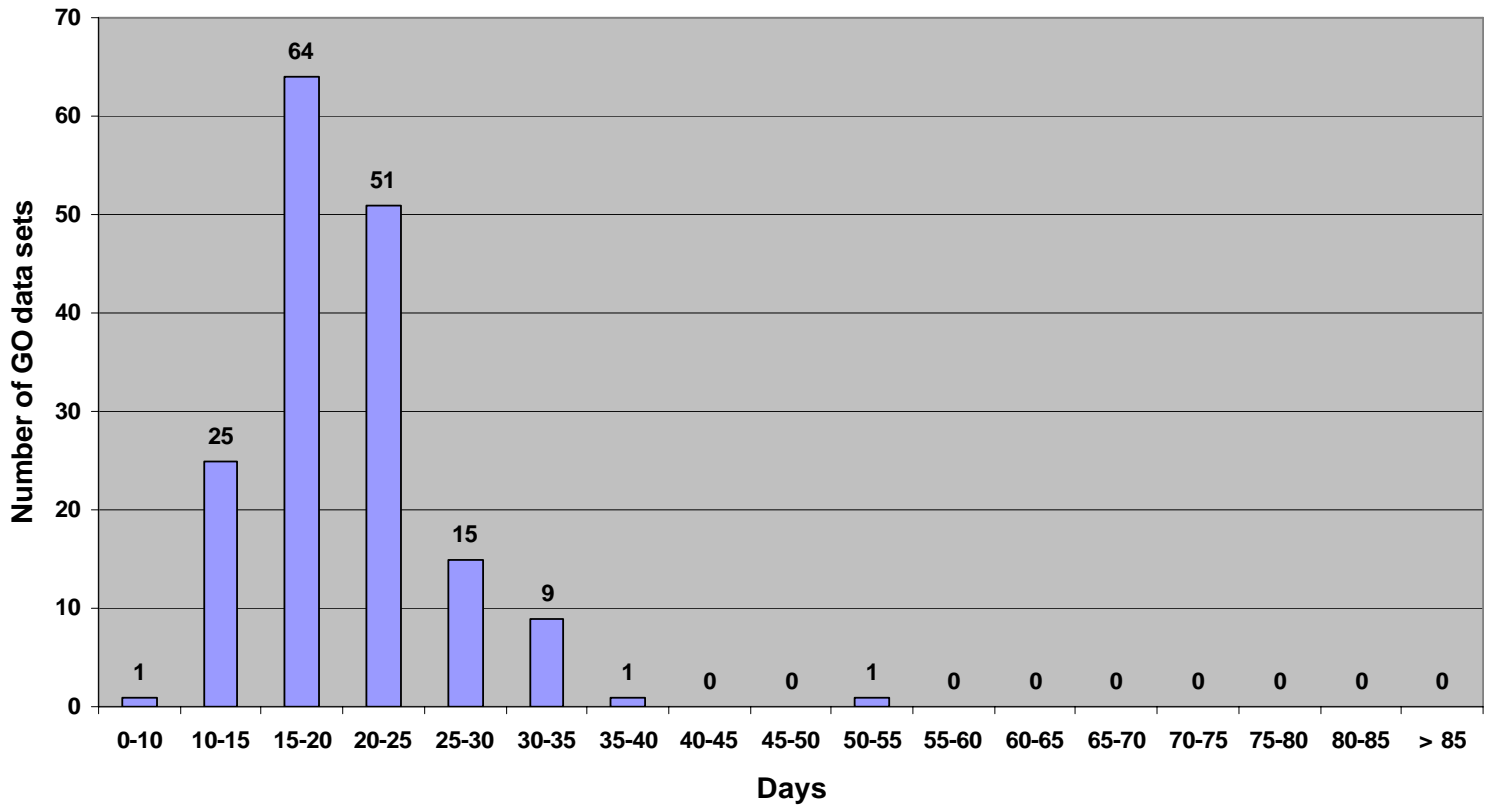

Turn-around time between data acquisition and data notification to GO (PIPE) as of 31-Dec-2010

Percentage