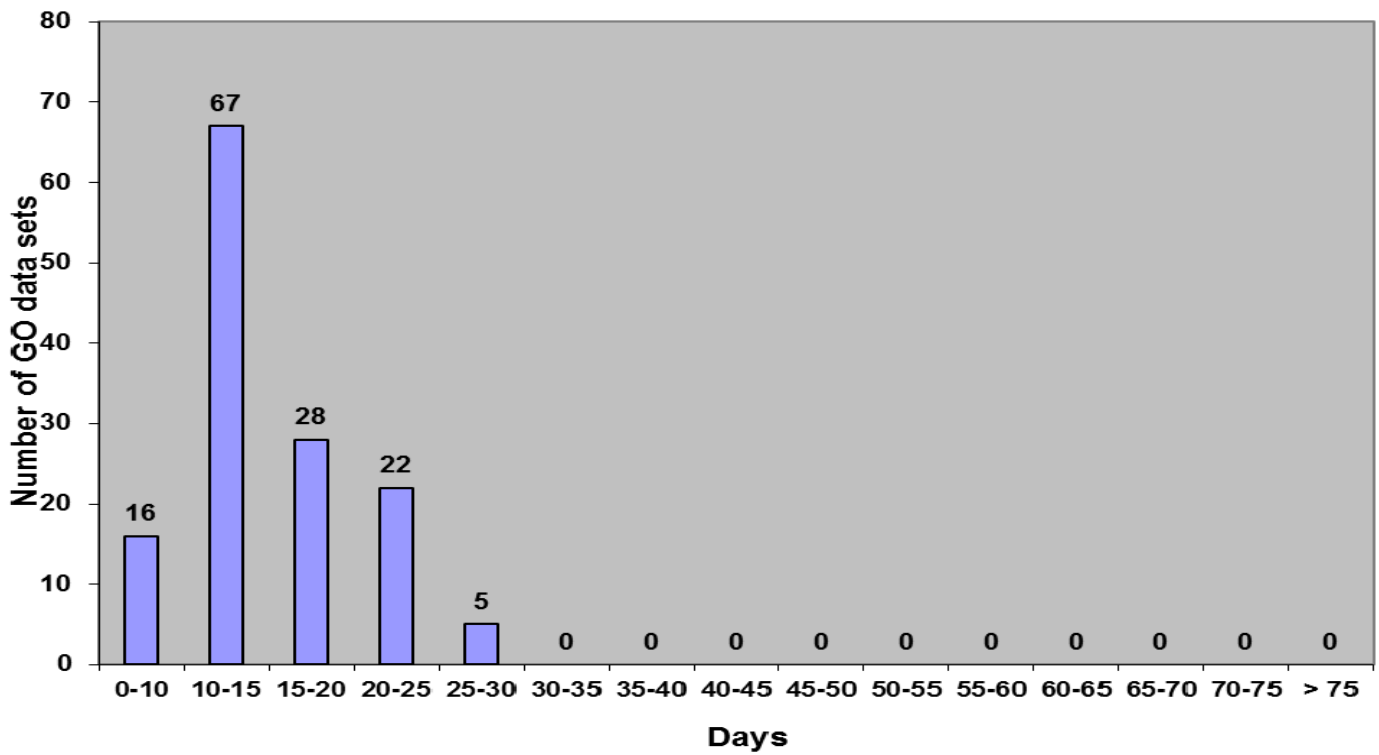

Turn-around time between data acquisition and data notification to GO (PIPE) as of 31-Dec-2013

Percentage